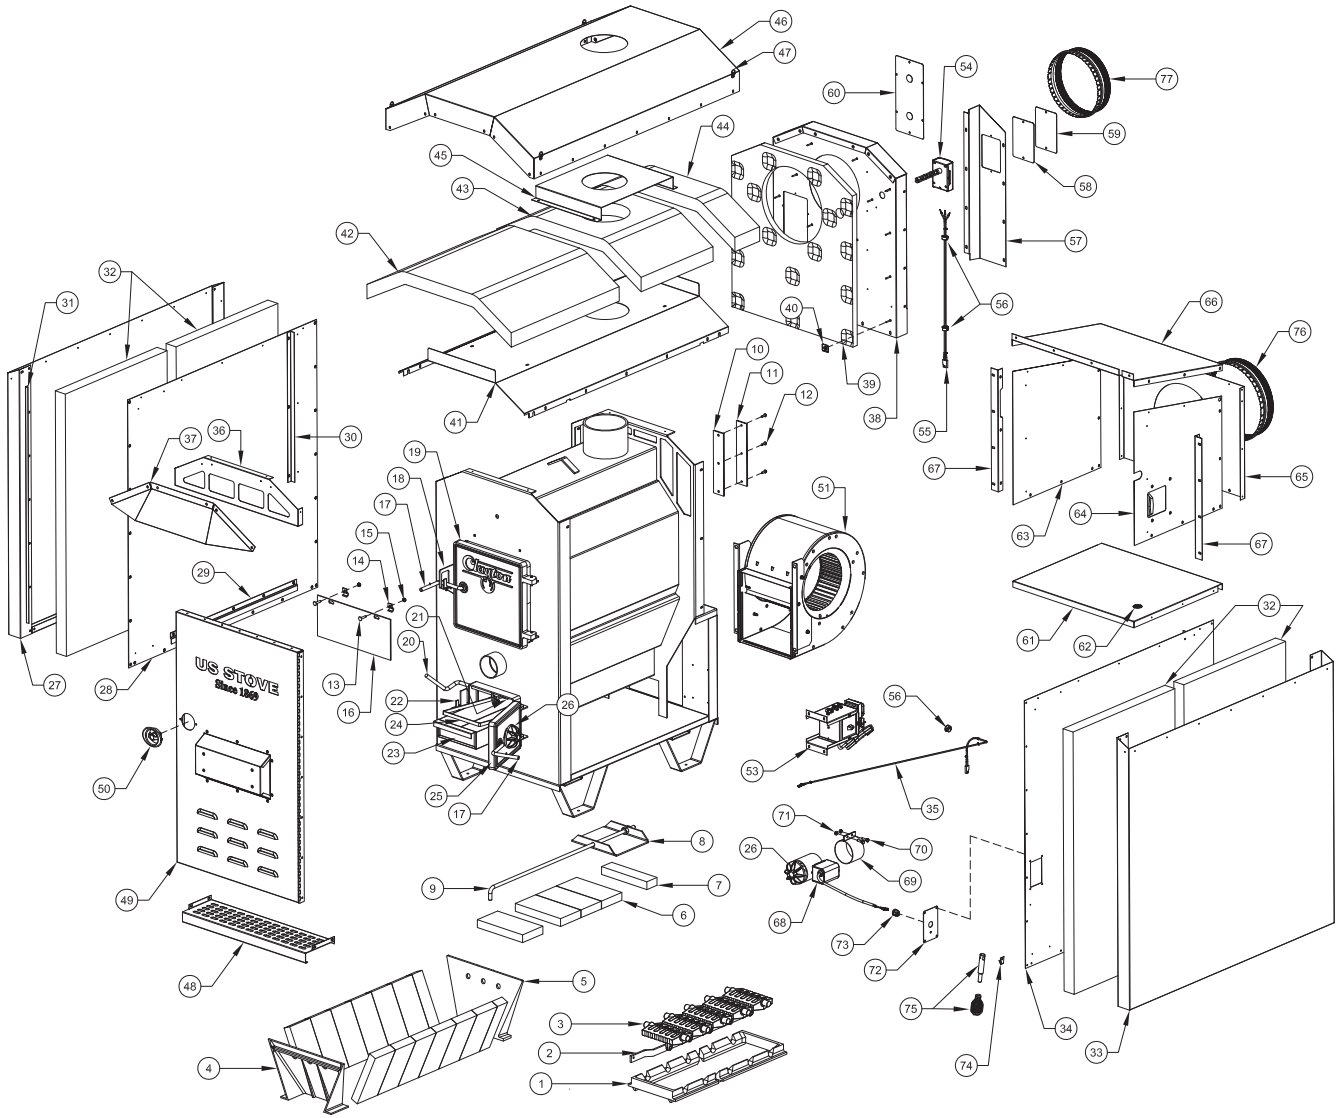

## FAN CENTER CONTROL

Key	Parts No.	Description	Qty.
1	25742	Electrical Box Cover	1
2	25743	Electrical Box Body	1
3	80361	Switch, 3-Position	1
4	80583	Harness, 6 Circuit Receptacle	1
5	80584	Harness, 3 Circuit Receptacle	1
6	80585	Harness, 2 Circuit Receptacle	1
7	80130	Transformer, Fan Center	1
8	80154	Strain Relief	1
9	80232	Power Supply Cord	1
10	83172Z	#10 x 1/2 Sheet Metal Screw	13
11	83240	Washer, Internal tooth, #10	1