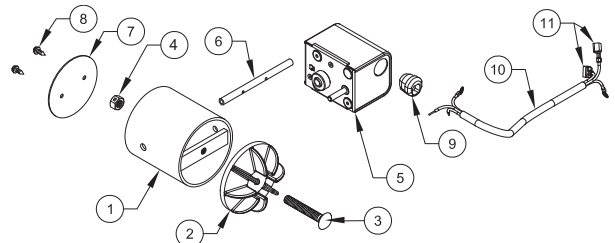

## FAN CENTER CONTROL

Key	Parts No.	Description	Qty.
1	25742	Electrical Box Cover	1
2	25743	Electrical Box Body	1
3	80361	Switch, 3-Position	1
4	80583	Harness, 6 Circuit Receptacle	1
5	80584	Harness, 3 Circuit Receptacle	1
6	80585	Harness, 2 Circuit Receptacle	1
7	80130	Transformer, Fan Center	1
8	80154	Strain Relief	1
9	80232	Power Supply Cord	1
10	83172Z	#10 x 1/2 Sheet Metal Screw	13
11	83240	Washer, Internal tooth, #10	1

Key	Parts No.	Description	Qty.
51	80590	1800 CFM Blower Assembly	1
N/S	83236	1/4-20 x 3/4 Self Tapping Screw	4
N/S	83045	Washer	4
53	69651	Fan Center Assembly	1
54	80145	Honeywell Limit Control	1
55	80586	Harness, 3 Circuit Plug	1
56	83909	7/8" Snap Bushing-Heyco (BLK)	3
57	25732	Cable Chase (891897)	1
58	88155	Gasket, Access Panel	1
59	25733	Probe Access Panel (891898)	1
60	25725	Cover, Water Coil (891894)	1
61	25734	Bottom, Blower Box (891899)	1
62	83910	1-1/4" Bushing, Heyco	1
63	25737	Right Side, Blower Box (891902)	1
64	69650	Left Side Assy., Blower Box	1
65	25736	Back, Blower Box (891901)	1
66	25735	Top, Blower Box (891900)	1
67	25741	MTG. Bracket, Blower Box (891906)	2
68	69652	Motorized Natural Draft (MND) Assembly	1
N/S	80592	MND Motor	1
69	23888	3" Draw Band	1
70	83379	1/4-20 x 1" Hex Bolt	2
71	83261	1/4-20 Lock Nut	2
72	25745B	Plate, Electrical Connection	1
73	80154	Strain Relief Bushing	1
74	25748	Hook, Handle (891919)	1
75	891884	Handle, Separable	1
	891135	Spring	1
76	89799	12" Stub Collar	1
77	891868	10" Stub Collar	1
N/S	83572	#10 x 3/4 Tek Screw w/Bonded Neoprene Washer	96