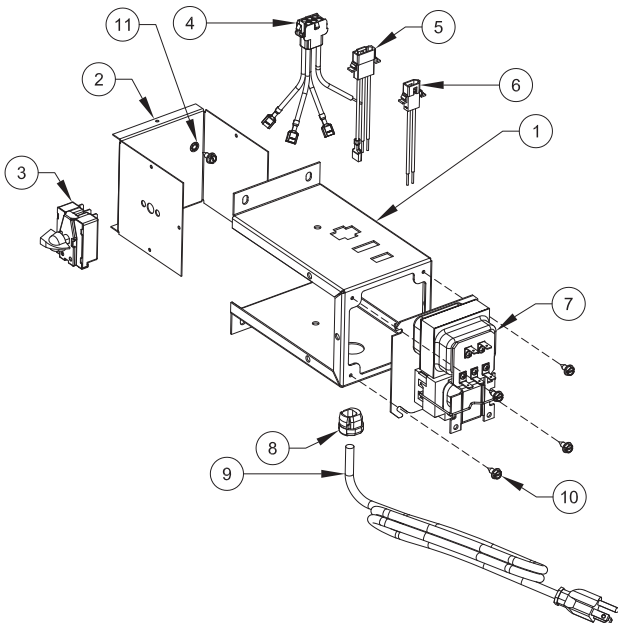

## FAN CENTER CONTROL

Key	Parts No.	Description	Qty.
1	25742	Electrical Box Cover	1
2	25743	Electrical Box Body	1
3	80361	Switch, 3-Position	1
4	80583	Harness, 6 Circuit Receptacle	1
5	80584	Harness, 3 Circuit Receptacle	1
6	80585	Harness, 2 Circuit Receptacle	1
7	80130	Transformer, Fan Center	1
8	80154	Strain Relief	1
9	80232	Power Supply Cord	1
10	83172Z	#10 x 1/2 Sheet Metal Screw	13
11	83240	Washer, Internal tooth, #10	1

Key	Parts No.	Description	Qty.
51	80590	1800 CFM Blower Assembly	1
N/S	83236	1/4-20 x 3/4 Self Tapping Screw	4
N/S	83045	Washer	4
53	69651	Fan Center Assembly	1
54	80145	Honeywell Limit Control	1
55	80586	Harness, 3 Circuit Plug	1
56	83909	7/8" Snap Bushing-Heyco (BLK)	3
57	25732	Cable Chase (891897)	1
58	88155	Gasket, Access Panel	1
59	25733	Probe Access Panel (891898)	1
60	25725	Cover, Water Coil (891894)	1
61	25734	Bottom, Blower Box (891899)	1
62	83910	1-1/4" Bushing, Heyco	1
63	25737	Right Side, Blower Box (891902)	1
64	69650	Left Side Assy., Blower Box	1
65	25736	Back, Blower Box (891901)	1
66	25735	Top, Blower Box (891900)	1
67	25741	MTG. Bracket, Blower Box (891906)	2
68	69652	Motorized Natural Draft (MND) Assembly	1
N/S	80592	MND Motor	1
69	23888	3" Draw Band	1
70	83379	1/4-20 x 1" Hex Bolt	2
71	83261	1/4-20 Lock Nut	2
72	25745B	Plate, Electrical Connection	1
73	80154	Strain Relief Bushing	1
74	25748	Hook, Handle (891919)	1
75	891884	Handle, Separable	1
	891135	Spring	1
76	89799	12" Stub Collar	1
77	891868	10" Stub Collar	1
N/S	83572	#10 x 3/4 Tek Screw w/Bonded Neoprene Washer	96